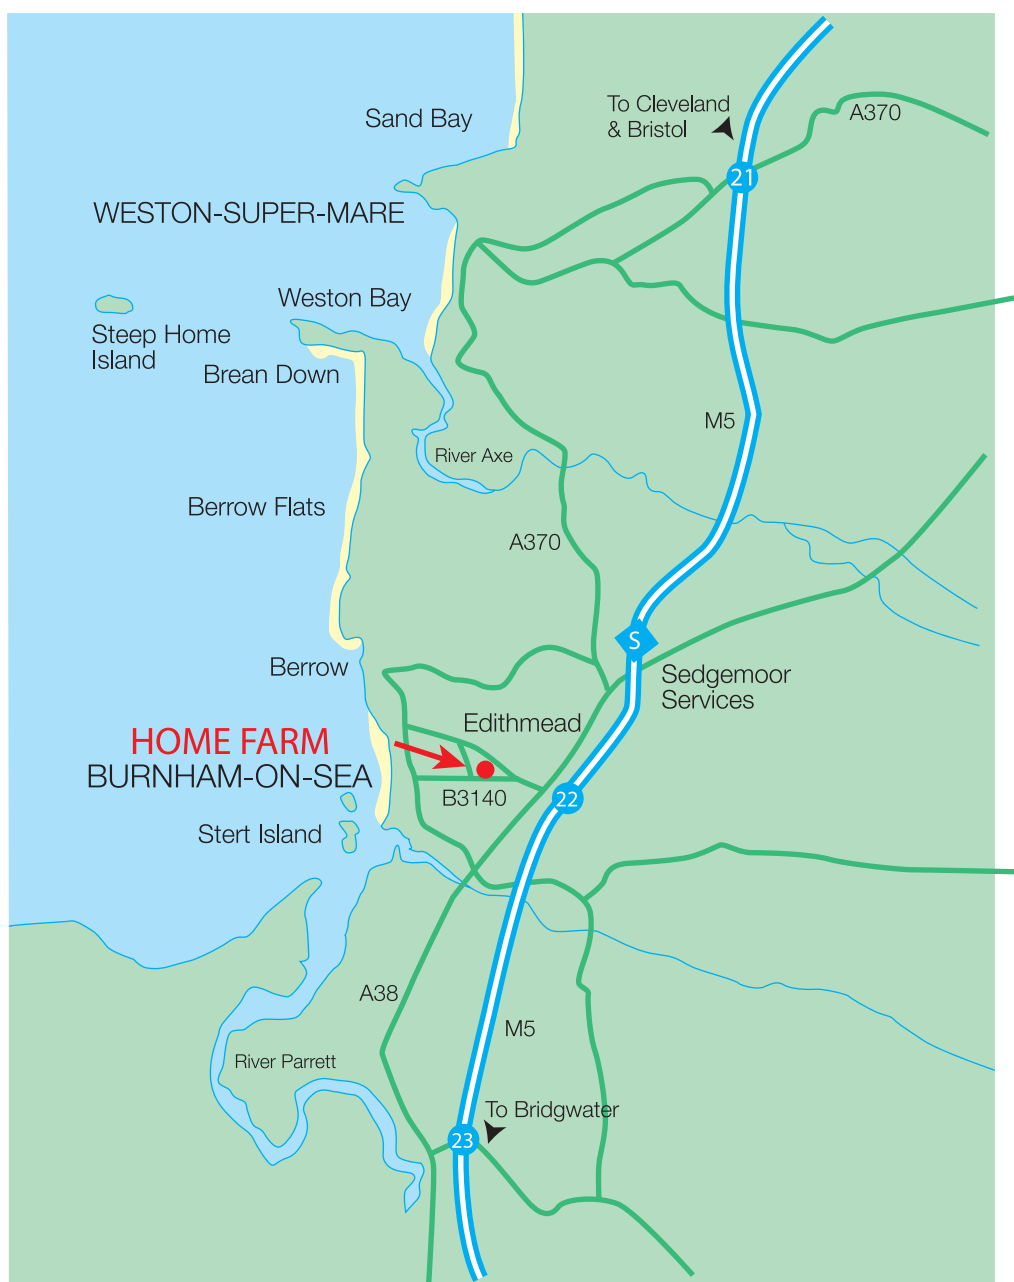

Maps

How to Find Home Farm Holiday Park

Home Farm is situated just a quarter of a mile from Junction 22 of the M5 and the A38. Home farm is signposted from the B3140 road into Burnham-on-Sea.

Home Farm Holiday Park
Edithmead
Burnham-on-Sea
Somerset
TA9 4HD